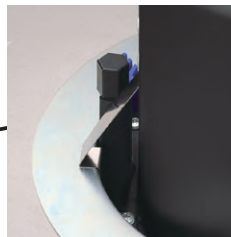

VXC Series

Ceiling Speaker

VXC8 / VXC8W

VXC6 / VXC6W

VXC4 / VXC4W

A versatile lineup for clear consistent sound.

- Series offers three different woofer sizes in either black or white.
- Features newly customized transducers for superb music reproduction as well as crystal clear announcements.
- Designed with optimized bass-reflex tuning to offer a firm, tight low-end.
- Equipped with internal transformers that allow both high and low impedance drive, which can be selected by simply switching the tap on the baffle.
- Anti-Drop tab allows the speakers to be mounted temporarily in the ceiling for improved safety and ease of installation.
- A flexible carrying band makes the speakers very portable and allows carrying multiple speakers at once.
- Come complete with O-rings and tile rails for safer and smoother installation.
- Overload protection circuit provided to protect speaker components.