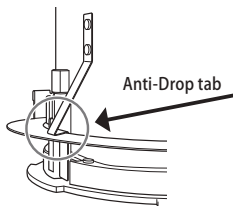

VXC Series

GENERAL SPECIFICATIONS

Model	VXC8 / VXC8W	VXC6 / VXC6W	VXC4 / VXC4W
Speaker Type	2-way, Coaxial type, Acoustic Suspension		Full-range, Bass-reflex
Components	LF	8" Cone	4" full-range
	HF	1" Soft dome	
Coverage Angle ¹	100° conical	110° conical	130° conical
Nominal Impedance	8 Ω		
Power Rating ²	NOISE	90W	30W
	PGM	180W	60W
Sensitivity ³ (1W,1m)	90dB SPL	86dB SPL	87dB SPL
Maximum SPL (Calculated, 1m)	116dB SPL	111dB SPL	108dB SPL
Frequency Range ³	-10dB 55Hz - 20kHz	56Hz - 20kHz	80Hz - 20kHz
Connectors	1x Euroblock (4P) (Input: + / -, Loop Thru: + / -)		
Transformer Taps	70V	60W (83 Ω), 30W (170 Ω), 15W (330 Ω), 7.5W (670 Ω)	30W (170 Ω), 15W (330 Ω), 7.5W (670 Ω), 3.8W (1.3k Ω)
	100V	60W (170 Ω), 30W (330 Ω), 15W (670 Ω)	30W (330 Ω), 15W (670 Ω), 7.5W (1.3k Ω)
Color (Grille)	VXC8: Black / VXC8W: White	VXC6: Black / VXC6W: White	VXC4: Black / VXC4W: White
Dimensions (Diameter x H)	\emptyset 325 x 259mm (\emptyset 12.8" x 10.2")	\emptyset 286 x 205mm (\emptyset 11.3" x 8.1")	\emptyset 225 x 195mm (\emptyset 8.9" x 7.7")
Weight	6.6kg (14.5lbs)	4.4kg (9.7lbs)	2.6kg (5.7lbs)
Included accessories	O-ring, Tile Rail, Cutout Template, Screws, Owner's Manual		