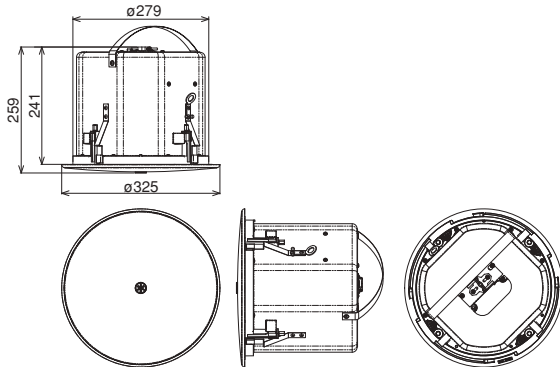

VXC Series

GENERAL SPECIFICATIONS

Model	VXC8 / VXC8W	VXC6 / VXC6W	VXC4 / VXC4W
Speaker Type	2-way, Coaxial type, Acoustic Suspension		Full-range, Bass-reflex
Components	LF	8" Cone	4" full-range
	HF	1" Soft dome	
Coverage Angle ¹	100° conical	110° conical	130° conical
Nominal Impedance	8 Ω		
Power Rating ²	NOISE	90W	30W
	PGM	180W	60W
Sensitivity ³ (1W,1m)	90dB SPL	86dB SPL	87dB SPL
Maximum SPL (Calculated, 1m)	116dB SPL	111dB SPL	108dB SPL
Frequency Range ³	-10dB 55Hz - 20kHz	56Hz - 20kHz	80Hz - 20kHz
Connectors	1x Euroblock (4P) (Input: + / -, Loop Thru: + / -)		
Transformer Taps	70V	60W (83 Ω), 30W (170 Ω), 15W (330 Ω), 7.5W (670 Ω)	30W (170 Ω), 15W (330 Ω), 7.5W (670 Ω), 3.8W (1.3k Ω)
	100V	60W (170 Ω), 30W (330 Ω), 15W (670 Ω)	30W (330 Ω), 15W (670 Ω), 7.5W (1.3k Ω)
Color (Grille)	VXC8: Black / VXC8W: White	VXC6: Black / VXC6W: White	VXC4: Black / VXC4W: White
Dimensions (Diameter x H)	\emptyset 325 x 259mm (\emptyset 12.8" x 10.2")	\emptyset 286 x 205mm (\emptyset 11.3" x 8.1")	\emptyset 225 x 195mm (\emptyset 8.9" x 7.7")
Weight	6.6kg (14.5lbs)	4.4kg (9.7lbs)	2.6kg (5.7lbs)
Included accessories	O-ring, Tile Rail, Cutout Template, Screws, Owner's Manual		

*1 500Hz - 4kHz

*2 IEC

*3 Half space

DIMENSIONS

unit : mm

VXC8 / VXC8W

VXC6 / VXC6W

VXC4 / VXC4W