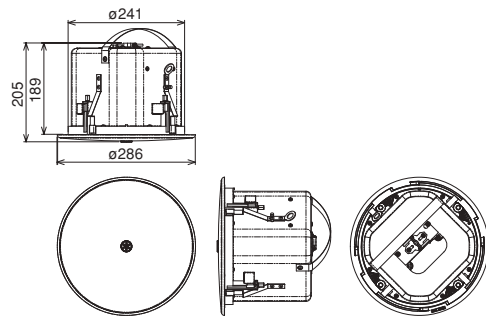

VXC Series

GENERAL SPECIFICATIONS

Model	VXC8 / VXC8W	VXC6 / VXC6W	VXC4 / VXC4W
Speaker Type	2-way, Coaxial type, Acoustic Suspension		Full-range, Bass-reflex
Components	LF	8" Cone	4" full-range
	HF	1" Soft dome	
Coverage Angle ¹	100° conical	110° conical	130° conical
Nominal Impedance	8 Ω		
Power Rating ²	NOISE	90W	30W
	PGM	180W	60W
Sensitivity ³ (1W,1m)	90dB SPL	86dB SPL	87dB SPL
Maximum SPL (Calculated, 1m)	116dB SPL	111dB SPL	108dB SPL
Frequency Range ³	-10dB 55Hz - 20kHz	56Hz - 20kHz	80Hz - 20kHz
Connectors	1x Euroblock (4P) (Input: + / -, Loop Thru: + / -)		
Transformer Taps	70V	60W (83 Ω), 30W (170 Ω), 15W (330 Ω), 7.5W (670 Ω)	30W (170 Ω), 15W (330 Ω), 7.5W (670 Ω), 3.8W (1.3k Ω)
	100V	60W (170 Ω), 30W (330 Ω), 15W (670 Ω)	30W (330 Ω), 15W (670 Ω), 7.5W (1.3k Ω)
Color (Grille)	VXC8: Black / VXC8W: White	VXC6: Black / VXC6W: White	VXC4: Black / VXC4W: White
Dimensions (Diameter x H)	\emptyset 325 x 259mm (\emptyset 12.8" x 10.2")	\emptyset 286 x 205mm (\emptyset 11.3" x 8.1")	\emptyset 225 x 195mm (\emptyset 8.9" x 7.7")
Weight	6.6kg (14.5lbs)	4.4kg (9.7lbs)	2.6kg (5.7lbs)
Included accessories	O-ring, Tile Rail, Cutout Template, Screws, Owner's Manual		

*1 500Hz - 4kHz

*2 IEC

*3 Half space

DIMENSIONS

unit : mm

VXC8 / VXC8W

VXC6 / VXC6W

VXC4 / VXC4W