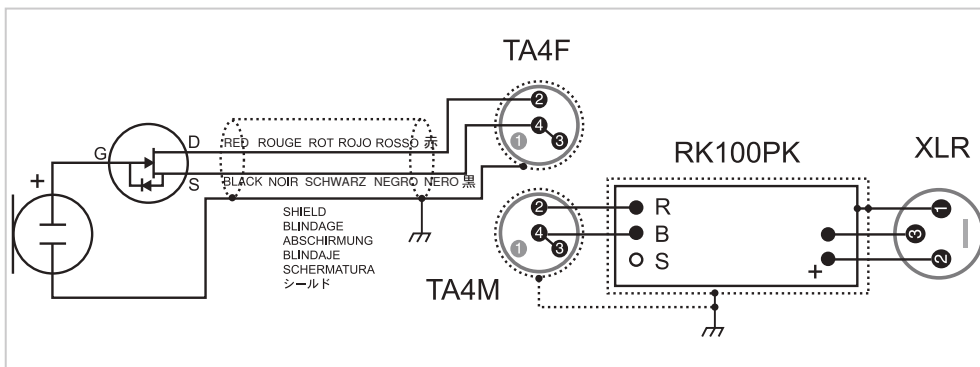

Model RK100PK and RK100PKW Microflex® Preampfier Kit

SHURE Incorporated <http://www.shure.com>
 United States, Canada, Latin America, Caribbean:
 5800 W. Touhy Avenue, Niles, IL 60714-4608, U.S.A.
 Phone: 847-600-2000 U.S. Fax: 847-600-1212 Int'l Fax: 847-600-6446
 Europe, Middle East, Africa:
 Shure Europe GmbH, Phone: 49-7131-72140 Fax: 49-7131-721414
 Asia, Pacific:
 Shure Asia Limited, Phone: 852-2893-4290 Fax: 852-2893-4055