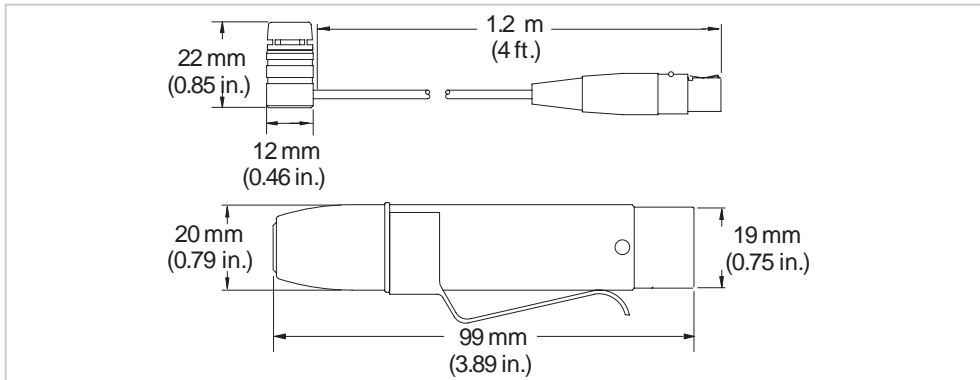

Model RK100PK and RK100PKW Microflex® Preampfier Kit

SHURE Incorporated <http://www.shure.com>
 United States, Canada, Latin America, Caribbean:
 5800 W. Touhy Avenue, Niles, IL 60714-4608, U.S.A.
 Phone: 847-600-2000 U.S. Fax: 847-600-1212 Int'l Fax: 847-600-6446
 Europe, Middle East, Africa:
 Shure Europe GmbH, Phone: 49-7131-72140 Fax: 49-7131-721414
 Asia, Pacific:
 Shure Asia Limited, Phone: 852-2893-4290 Fax: 852-2893-4055