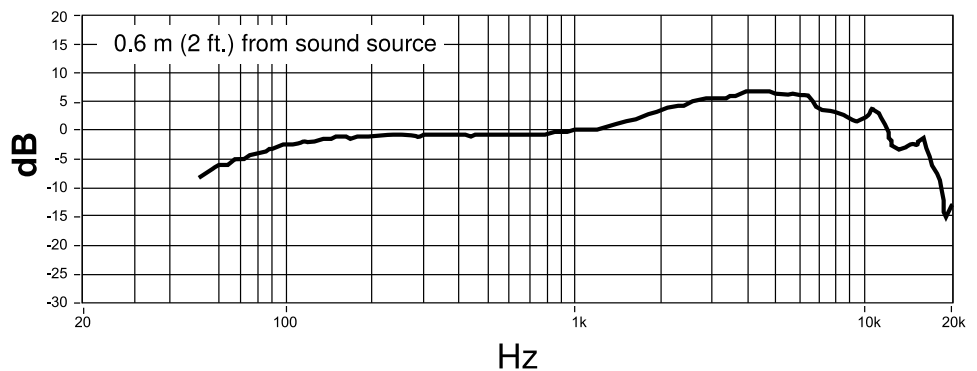

Frequency Response

SHURE®

LEGENDARY
PERFORMANCE™

www.shure.com

© 2015 Shure Incorporated