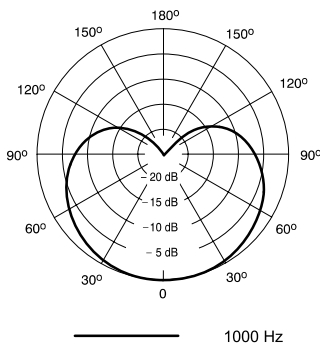

Polar Pattern