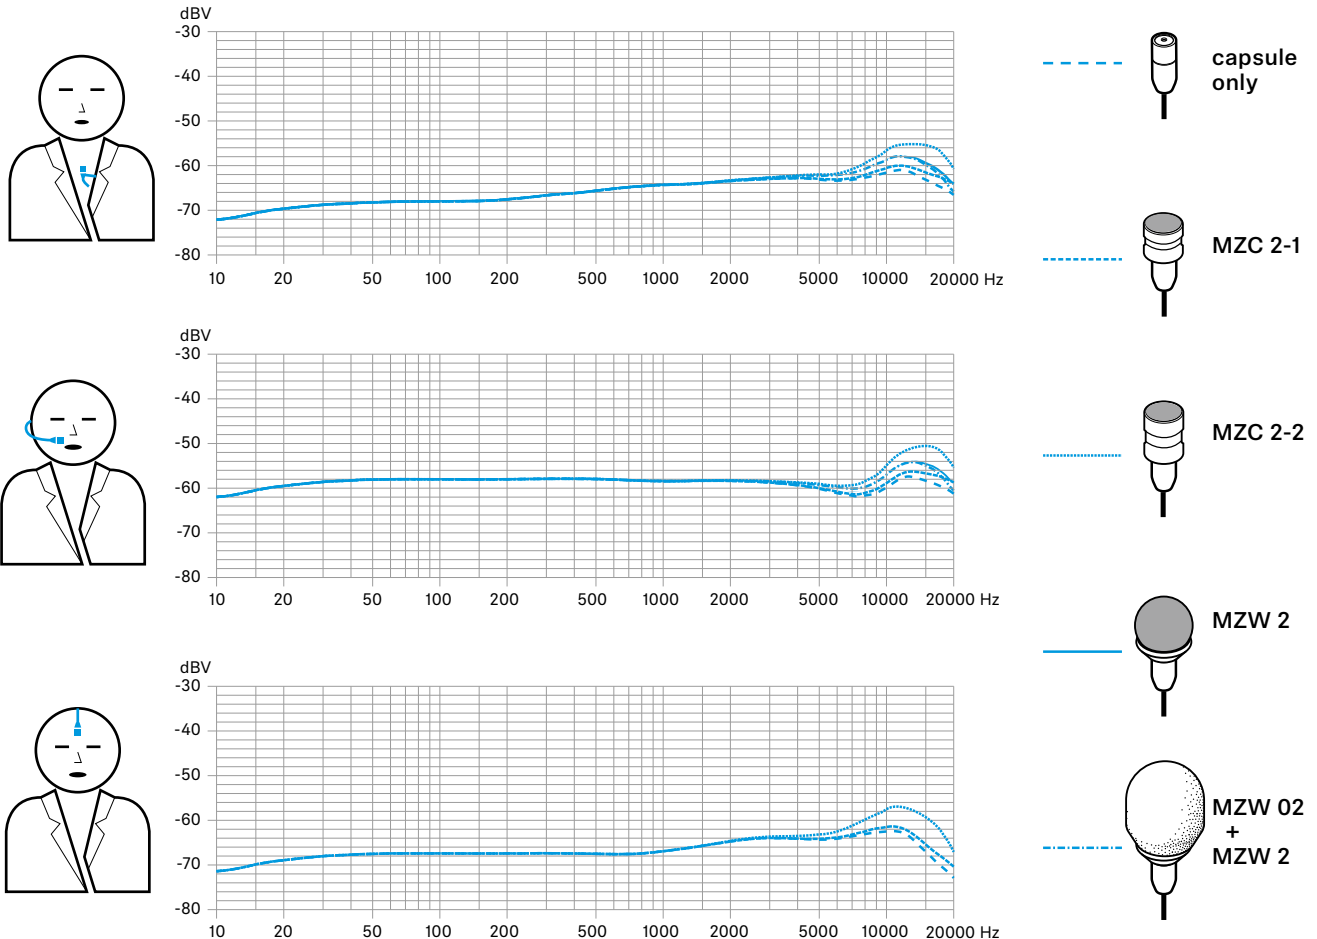

MKE 2 Clip-On Microphone

The MKE 2 Gold is a high-quality, small clip-on microphone for every area of live sound transmission. It sets the highest benchmarks in sound quality and robustness under tough on-stage conditions. The ultra-lightweight Umbrella Diaphragm™ and the welded housing offer optimal protection against sweat.

	Slip-on caps		Cover-up	Wind screen	Clip	Connector	Applicable to
	MZC 2-1	MZC 2-2					
MKE 2-4 Gold-C MKE 2-4-3 Gold-C	●	●	●			 3-Pin SE	SK 50/SK 250/SK 6000/ SK 9000/SK 2000/SK 5212
MKE 2-5 Gold-C MKE 2-5-3 Gold-C	●	●	●			 open end	
MKE 2-60 Gold-C	●	●	●				System K6
MKE 2-ew Gold MKE 2-ew-3 Gold	●	●	●	●	●	 3.5 mm	ew G3/ew G4/ew D1/ Speechline DW/XSW
MKE 2 P-C	●					 XLR-3	Video camera Mixing console

MKE 2

Clip-On Microphone

FREQUENCY RESPONSE

SPECIFICATIONS

Transducer principle	pre-polarized condensor microphone
Pick-up pattern	omni-directional
Sensitivity (free field, no load) (1 kHz)	5 mV/Pa, ± 3 dB
Max. SPL at 1 kHz	142 dB
Frequency response	20 to 20.000 Hz ± 3 dB
Equivalent noise level	
A-weighted	26 dB
CCIR-weighted	39 dB
Connector	see product variants
Cable length	approx. 1.60 m