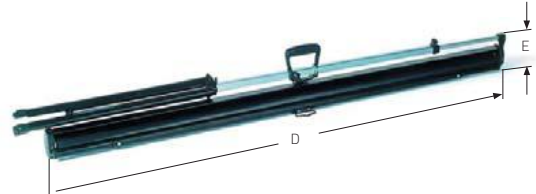

# Specification For GV Tripod Screens

## Features:

- Black steel casing incorporating tripod legs.
- Manual pull up (adjustable height).
- Plana R front projection fabric.
- Free standing on the floor.
- Note: The tripod is not detachable from the screen.

Product Code	4:3	16:9	Image Size w x h (mm)	Transport size w x h x d (mm)	Dimension A (mm)	Dimension B (mm)	Dimension C (mm)	Dimension D (mm)	Dimension E (mm)	Weight
GRT1520	75"	69"	1520 x 1520	1910 x 200 x 120	2850	895	930	1705	105	8kg
GRT1720	85"	78"	1720 x 1720	2110 x 200 x 120	2785	950	970	1895	70	8kg
GRT2030	100"	92"	2030 x 2030	2440 x 200 x 120	2945	705	670	2225	75	12kg