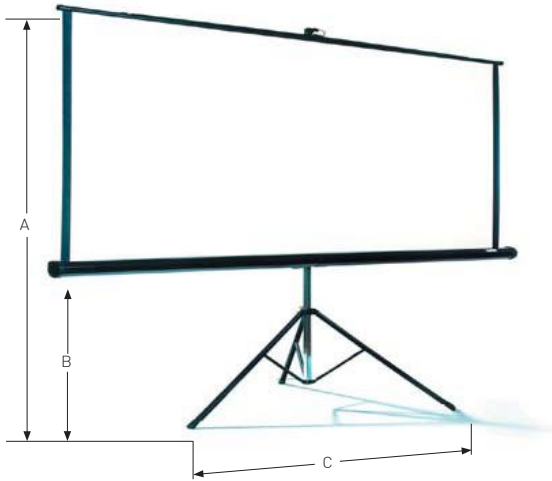

# Specification For GV Tripod Screens

## Features:

- Black steel casing incorporating tripod legs.
- Manual pull up (adjustable height).
- Plana R front projection fabric.
- Free standing on the floor.
- Note: The tripod is not detachable from the screen.

Product Code	4:3	16:9	Image Size w x h (mm)	Transport size w x h x d (mm)	Dimension A (mm)	Dimension B (mm)	Dimension C (mm)	Dimension D (mm)	Dimension E (mm)	Weight
GRT1520	75"	69"	1520 x 1520	1910 x 200 x 120	2850	895	930	1705	105	8kg
GRT1720	85"	78"	1720 x 1720	2110 x 200 x 120	2785	950	970	1895	70	8kg
GRT2030	100"	92"	2030 x 2030	2440 x 200 x 120	2945	705	670	2225	75	12kg