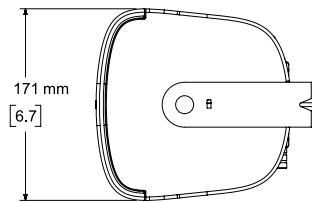

### Dimensions

**Top View**

**Rear View  
BRACKET ONLY**

**Front View**

GRILLE REMOVED FOR CLARITY

**Right View**

DIMENSIONS APPLY TO BOTH SIDES

**Rear View**

BRACKET/CAP REMOVED FOR CLARITY

**NOTES:**

1. DIMENSIONS ARE IN MILLIMETERS OVER INCHES
2. WEIGHT APPROX 3.08kg [6.80lbs] (SPEAKER ONLY)  
WEIGHT W/BRACKET APPROX 3.42kg [7.55lbs]

For additional specifications and application information, please visit [PRO.BOSE.COM](http://PRO.BOSE.COM).  
Specifications subject to change without notice. 07/2020