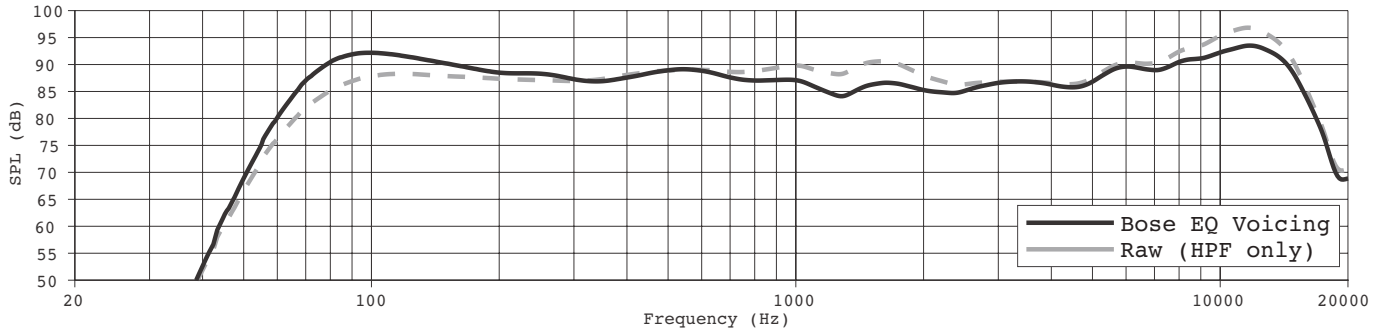

FreeSpace FS4SE

surface-mount loudspeaker

On-Axis Frequency Response