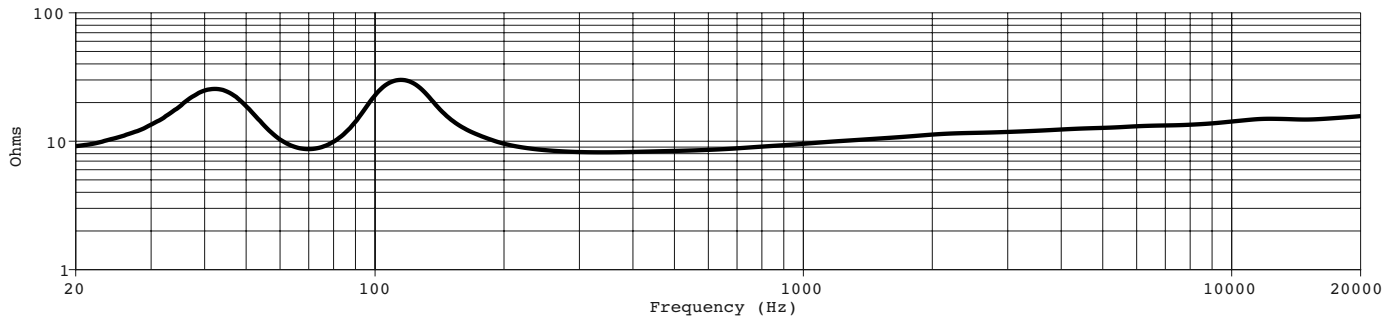

FreeSpace FS4SE

surface-mount loudspeaker

On-Axis Frequency Response

Impedance

Beamwidth⁷