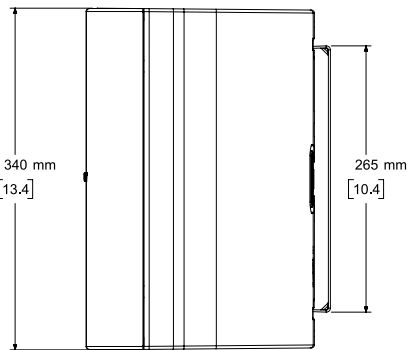

Dimensions

Top View

Rear View
BRACKET ONLY

Front View
GRILLE REMOVED FOR CLARITY

Right View
DIMENSIONS APPLY TO BOTH SIDES

Rear View
BRACKET/INPUT COVER REMOVED FOR CLARITY

- NOTES:
 1. DIMENSIONS ARE IN MILLIMETERS OVER INCHES
 2. WEIGHT APPROX 5.93kg [13.1lbs] (SPEAKER ONLY)
 WEIGHT W/BRACKET APPROX 6.40kg [14.1lbs]