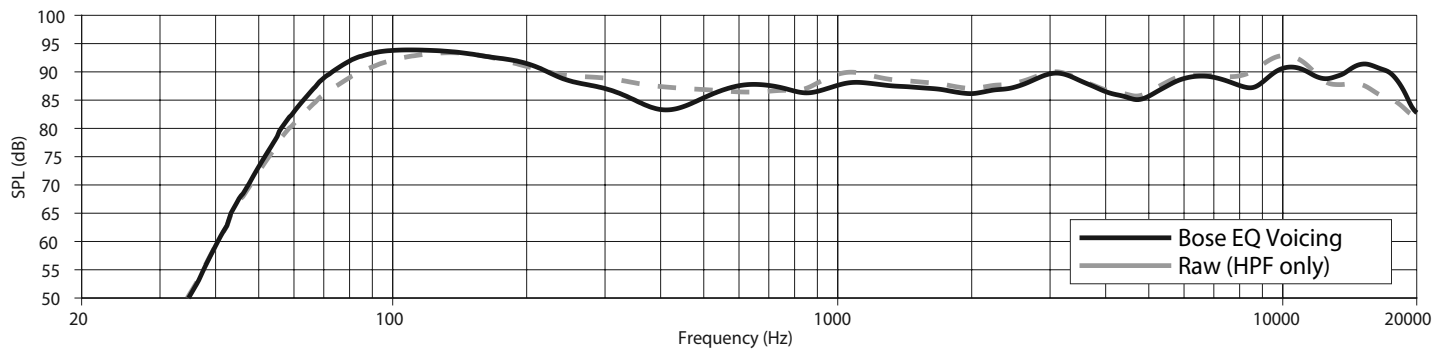

DesignMax DM6SE

surface-mounted loudspeaker

On-Axis Frequency Response

Impedance