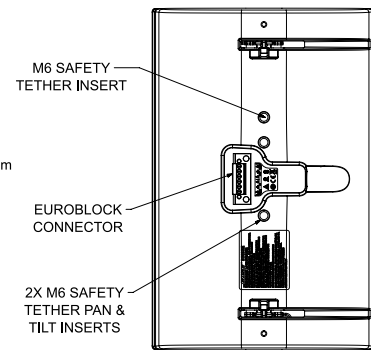

Dimensions

Top View

Rear View
BRACKET ONLY

Front View
GRILLE REMOVED FOR CLARITY

Right View
DIMENSIONS APPLY TO BOTH SIDES

Rear View
BRACKET/INPUT COVER REMOVED FOR CLARITY

- NOTES:
 1. DIMENSIONS ARE IN MILLIMETERS OVER INCHES
 2. WEIGHT APPROX 5.93kg [13.1lbs] (SPEAKER ONLY)
 WEIGHT W/BRACKET APPROX 6.40kg [14.1lbs]