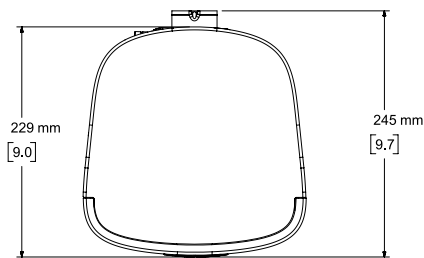

Impedance

Beamwidth ⁶

For additional specifications and application information, please visit PRO.BOSE.COM.
Specifications subject to change without notice. 09/2020

DesignMax DM6SE

surface-mounted loudspeaker

Dimensions

Top View

Rear View
BRACKET ONLY

Front View
GRILLE REMOVED FOR CLARITY

Right View
DIMENSIONS APPLY TO BOTH SIDES

Rear View
BRACKET/INPUT COVER REMOVED FOR CLARITY

- NOTES:
 1. DIMENSIONS ARE IN MILLIMETERS OVER INCHES
 2. WEIGHT APPROX 5.93kg [13.1lbs] (SPEAKER ONLY)
 WEIGHT W/BRACKET APPROX 6.40kg [14.1lbs]