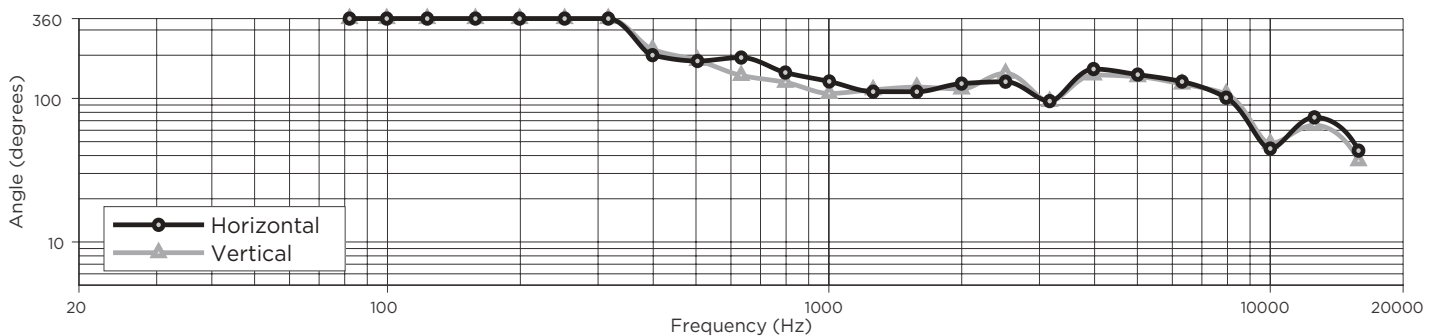

For additional specifications and application information, please visit PRO.BOSE.COM.
Specifications subject to change without notice. 09/2020