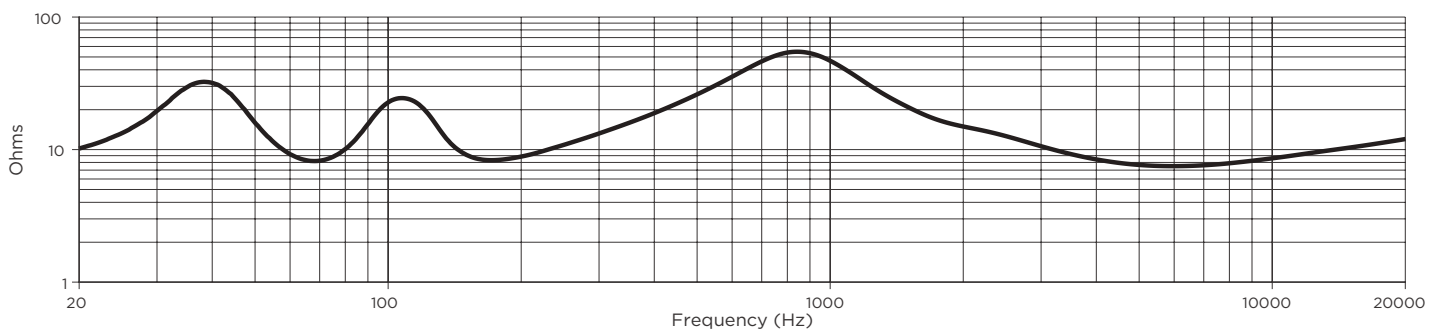

Beamwidth ⁶