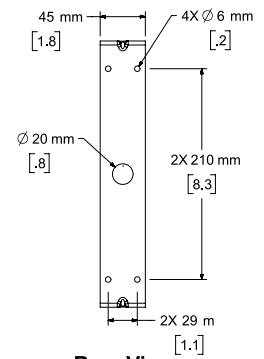

Impedance

Beamwidth ⁶

For additional specifications and application information, please visit PRO.BOSE.COM.
Specifications subject to change without notice. 09/2020

DesignMax DM6SE

surface-mounted loudspeaker

Dimensions

Top View

Rear View
BRACKET ONLY

Front View
GRILLE REMOVED FOR CLARITY

Right View
DIMENSIONS APPLY TO BOTH SIDES

Rear View
BRACKET/INPUT COVER REMOVED FOR CLARITY

- NOTES:
 1. DIMENSIONS ARE IN MILLIMETERS OVER INCHES
 2. WEIGHT APPROX 5.93kg [13.1lbs] (SPEAKER ONLY)
 WEIGHT W/BRACKET APPROX 6.40kg [14.1lbs]