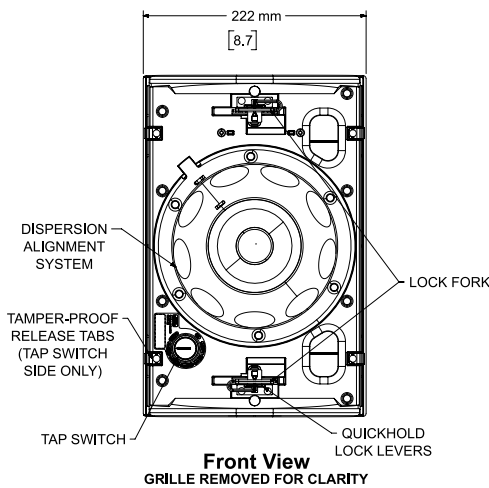

Impedance

Beamwidth ⁶

For additional specifications and application information, please visit PRO.BOSE.COM.
Specifications subject to change without notice. 09/2020

DesignMax DM6SE

surface-mounted loudspeaker

Dimensions

Top View

Rear View
BRACKET ONLY

Front View
GRILLE REMOVED FOR CLARITY

Right View
DIMENSIONS APPLY TO BOTH SIDES

Rear View
BRACKET/INPUT COVER REMOVED FOR CLARITY

- NOTES:
 1. DIMENSIONS ARE IN MILLIMETERS OVER INCHES
 2. WEIGHT APPROX 5.93kg [13.1lbs] (SPEAKER ONLY)
 WEIGHT W/BRACKET APPROX 6.40kg [14.1lbs]