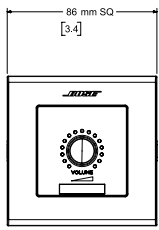

Bose ControlCenter CC-1D/CC-2D/CC-3D

digital controllers

CC-1D, EU, JP, US

Front View