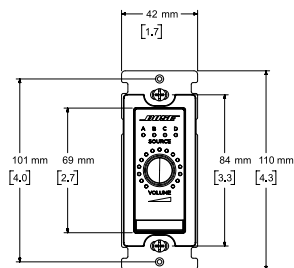

### CC-1D, EU, JP, US

Front View

Right View  
DIMENSIONS APPLY TO BOTH SIDES

Front View

Right View  
DIMENSIONS APPLY TO BOTH SIDES

Front View

Right View  
DIMENSIONS APPLY TO BOTH SIDES

### CC-2D, EU, JP, US

Front View

Right View  
DIMENSIONS APPLY TO BOTH SIDES

Front View

Right View  
DIMENSIONS APPLY TO BOTH SIDES

FRONT VIEW

RIGHT VIEW  
DIMENSIONS APPLY TO BOTH SIDES

### CC-3D, EU, JP, US

Front View

Right View  
DIMENSIONS APPLY TO BOTH SIDES

FRONT VIEW

RIGHT VIEW  
DIMENSIONS APPLY TO BOTH SIDES

FRONT VIEW

RIGHT VIEW  
DIMENSIONS APPLY TO BOTH SIDES

For additional specifications and application information, please visit [PRO.BOSE.COM](http://PRO.BOSE.COM). Specifications subject to change without notice. 01/2019