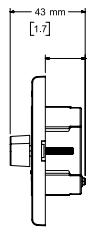

Right View
DIMENSIONS APPLY TO BOTH SIDES