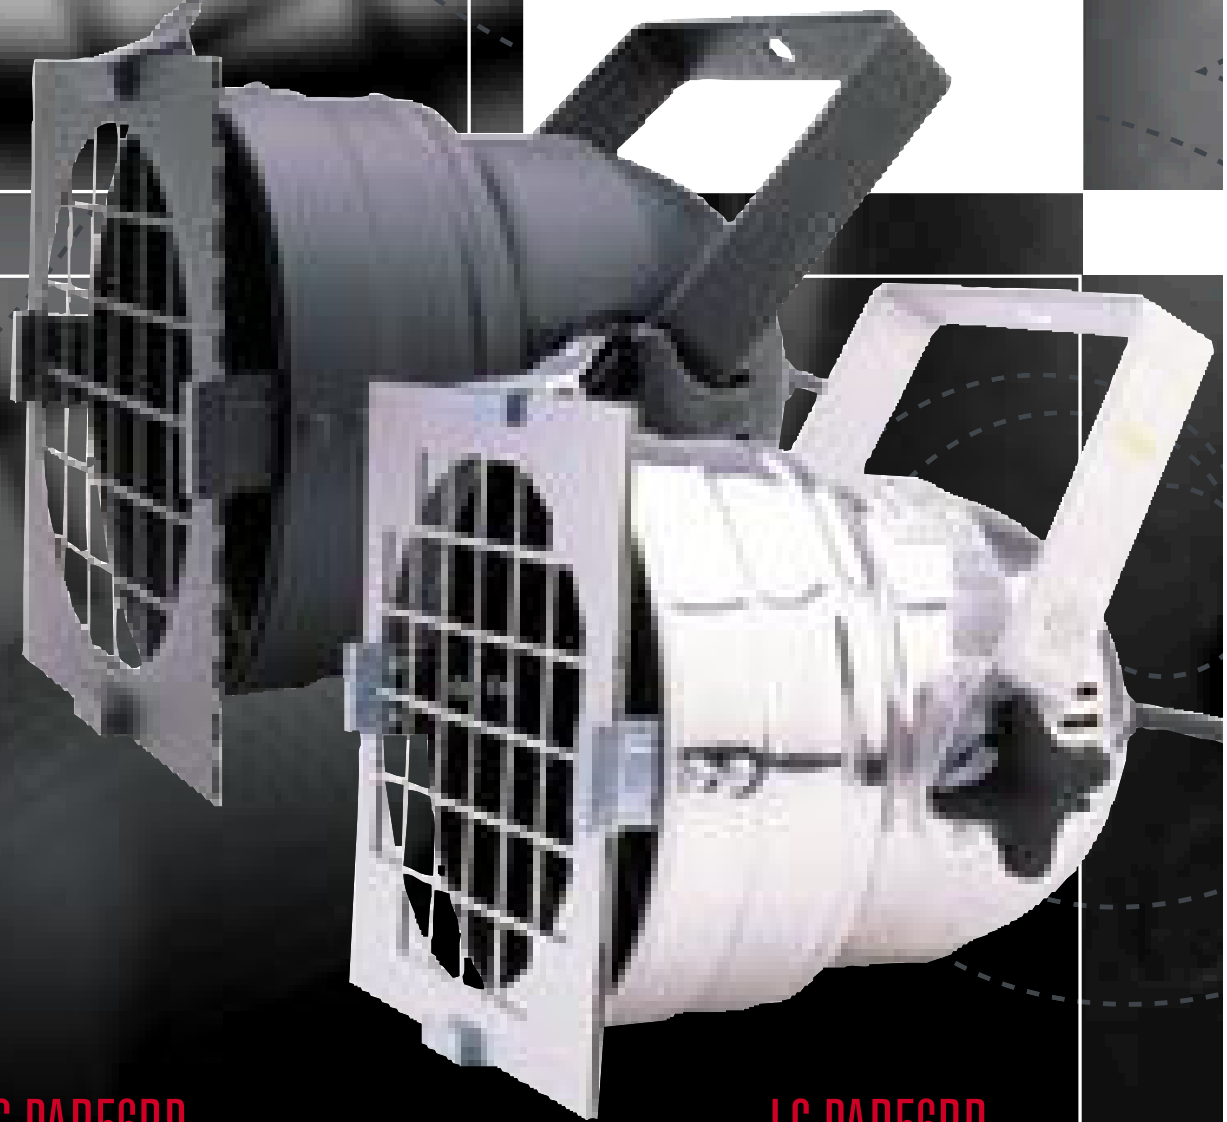

Par56 Stubbie

LC-PAR56RP

Stubbie Polished

Lamp: 240V 300W MFL (BG-18677)

LC-PAR56RB

Stubbie Black

[AUD] \$44
[NZD] \$52